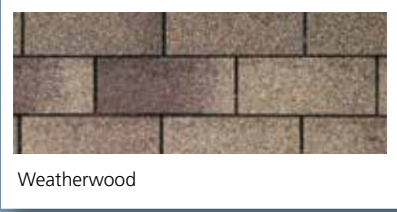

MARATHON ULTRA AR

Limited 30-Year Warranty 3-Tab Design Shingles

Dual Brown

Product Availability	Western U.S.A.
MARATHON	Ultra AR
Dual Black	✓
Charcoal Grey	✓
Harvard Slate	✓
Dual Grey	✓
Dual Brown	✓
Weatherwood	✓
Driftwood	✓
Aged Redwood	✓
Earthtone Cedar	✓
Riviera Red	✓
Vintage Green	✓

Product Specifications	Length	Width	Exposure	Coverage Per Bundle	Standards¹	Limited Warranty¹	Iron Clad Protection¹	Wind Warranty¹	Algae Resistant^{1,3}
Marathon Ultra AR	39 3/8 in (1000 mm)	13 1/4 in (336 mm)	5 5/8 in (143 mm)	32.3 ft² (3 m²)	ASTM D3462 ASTM D3018 ASTM D3161 - Class F ASTM E108 - Class A ASTM D7158 - Class H CSA A123.5 CSA A123.51	Limited 30-Year	5 Years	60 mph (97 km/h)	✓

Note: All values shown are approximate. ¹Product is designed and tested to comply with ASTM/CSA Standards at time of manufacture prior to packaging. ²See Limited Warranty for complete terms, conditions, and application requirements. ³This article contains a preservative to prevent discoloration by algae.

Shingle Swatches shown are as accurate as modern printing processes allow. Shingle chips shown do not fully represent the entire color blend range of the shingles. To ensure complete satisfaction please make your final color selection from several full size shingles and view a sample of the product installed on a home. The information in this literature is subject to change without notice. We assume no responsibility for errors that may appear in this literature.

Find out more about our products now by talking to an **IKO** Sales Representative, your professional roofing contractor or contact us directly at: United States **1-888-IKO-ROOF** (1-888-456-7663), Canada **1-855-IKO-ROOF** (1-855-456-7663), or visit our web site at: www.iko.com