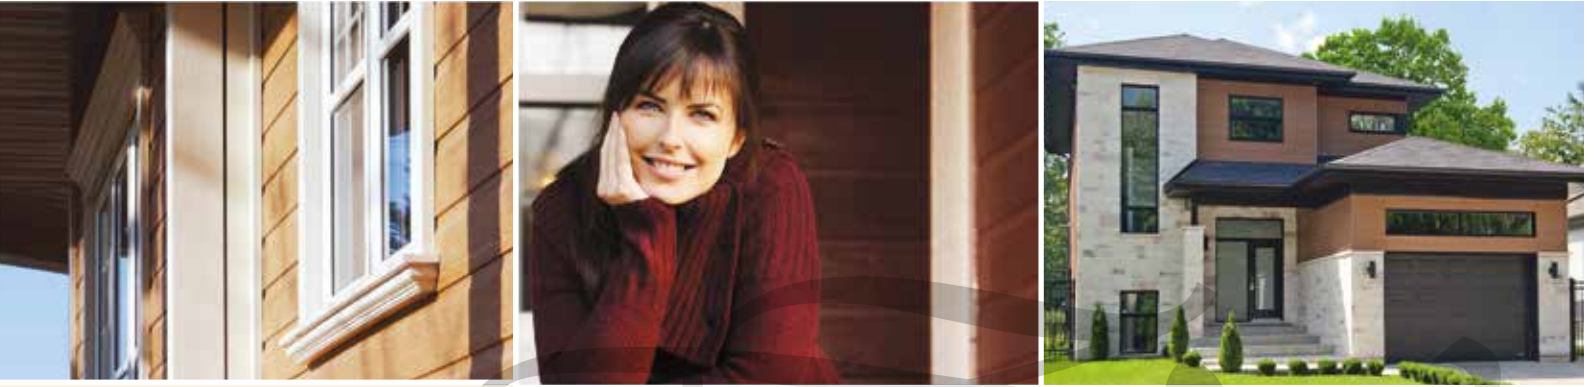

CanExel Prefinished Siding draws its inspiration from nature. It turns your house into a home - a place that is a reflection of you. It blends harmoniously with your environment and integrates with virtually every architectural style from traditional to modern. Its essence is the authenticity to make your home unlike any other.

A place you want to come home to.

CANEXEL®

The Authentic

CanExel®
Authentic. Durable.

CanExel® Prefinished Siding is produced from wood fiber, resin and wax fused together under pressure. This engineered wood siding is highly stable, as well as highly resistant to weather. It helps optimize our forests' yield by making the most of harvested wood. Finally, CanExel siding is finished in the plant, resulting in durable, low maintenance products with all the beauty and durability of wood. In short, it does more with less...naturally.

CANEXEL®

The Authentic

Siding: White / SmartSide® Trim: White

CanExel® Ridgewood D-5™ Authenticity. European-Style.

CanExel Ridgewood D-5 Lap Siding has the authentic look and warm appeal of Dutch lap siding. Its 12-inch wide planks are distinguished by a central groove that gives the appearance of two 5-inch planks and shadow lines that accentuate the texture and finish colour.

Siding: Cream / SmartSide® Trim: White

CanExel® Ced'R-Vue™ Authentic. Traditional.

CanExel® Ced'R-Vue™ Lap Siding delivers the authentic beauty and durability of cedar without any of the drawbacks. Planks are moulded in 9-inch widths creating the look of a traditional assembly. CanExel's Ced'R-Vue lap siding delivers the elegance of cedar with its natural weather resistance, without the constant maintenance.