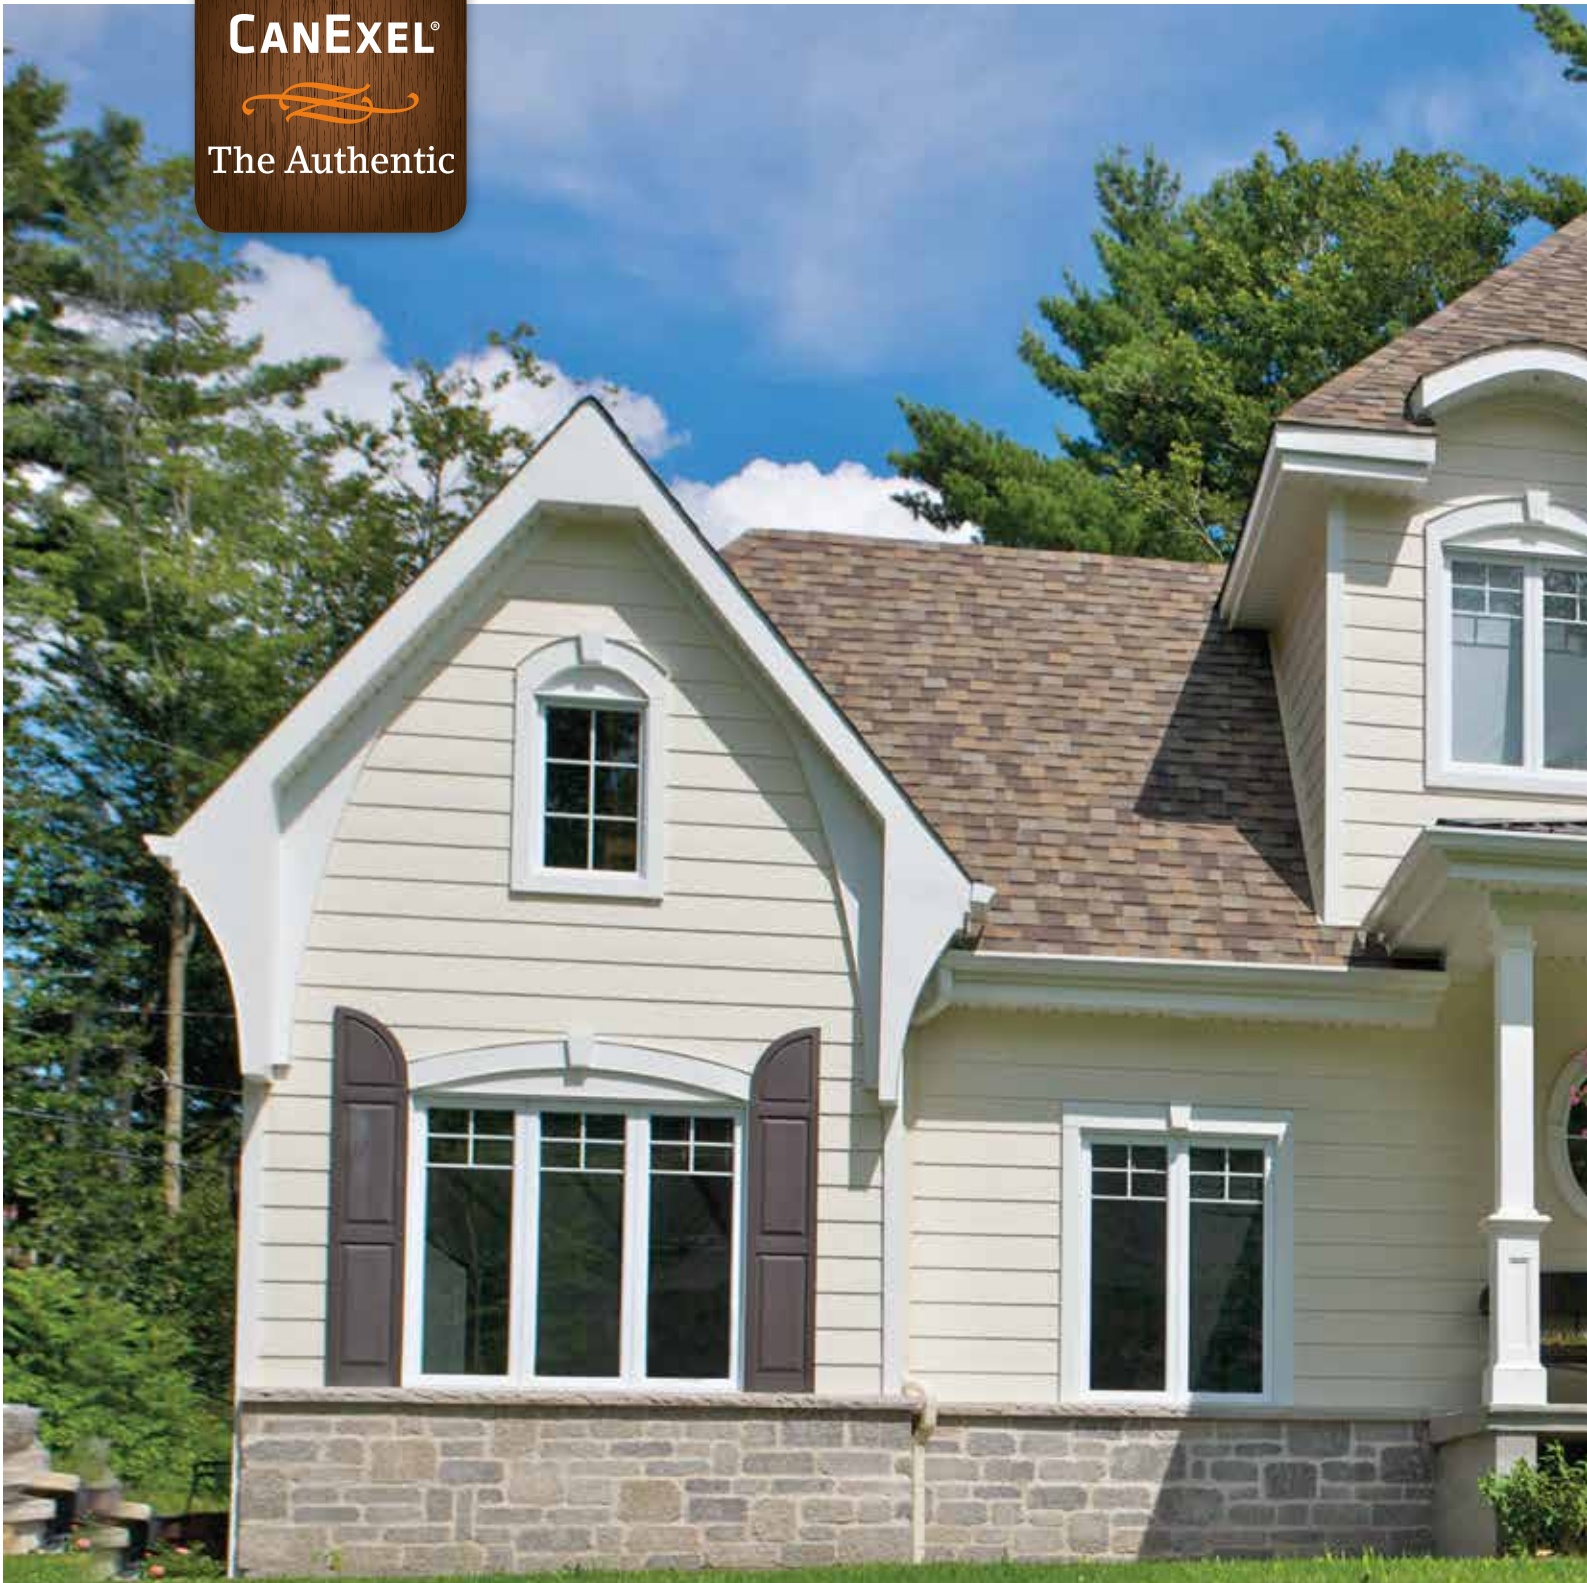

CANEXEL®

The Authentic

CANEXEL®

The Authentic

Here, it's CanExel.®

Siding: Cream / SmartSide® Trim: White

In the countryside or the suburbs, it protects, enhances and improves your home. People have chosen CanExel® Prefinished Siding for more than 30 years for beauty, durability and peace of mind. The one. The only. CanExel.

CanExel Prefinished Siding draws its inspiration from nature. It turns your house into a home - a place that is a reflection of you. It blends harmoniously with your environment and integrates with virtually every architectural style from traditional to modern. Its essence is the authenticity to make your home unlike any other.

A place you want to come home to.

CANEXEL®

The Authentic

CanExel®
Authentic. Durable.

CanExel® Prefinished Siding is produced from wood fiber, resin and wax fused together under pressure. This engineered wood siding is highly stable, as well as highly resistant to weather. It helps optimize our forests' yield by making the most of harvested wood. Finally, CanExel siding is finished in the plant, resulting in durable, low maintenance products with all the beauty and durability of wood. In short, it does more with less...naturally.

Siding: Cream / SmartSide® Trim: White

CanExel® Ced'R-Vue™ Authentic. Traditional.

CanExel® Ced'R-Vue™ Lap Siding delivers the authentic beauty and durability of cedar without any of the drawbacks. Planks are moulded in 9-inch widths creating the look of a traditional assembly. CanExel's Ced'R-Vue lap siding delivers the elegance of cedar with its natural weather resistance, without the constant maintenance.