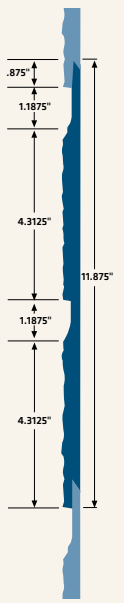

RIDGEWOOD D-5™   CED'R-VUE™   ULTRA PLANK™