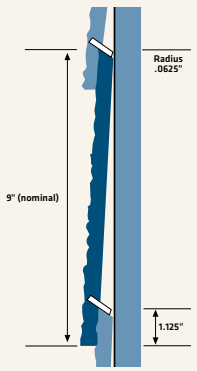

RIDGEWOOD D-5™   CED'R-VUE™   ULTRA PLANK™