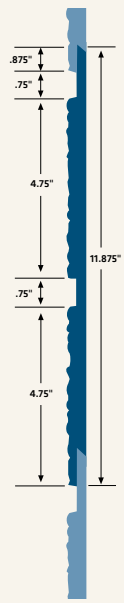

RIDGEWOOD D-5™   CED'R-VUE™   ULTRA PLANK™